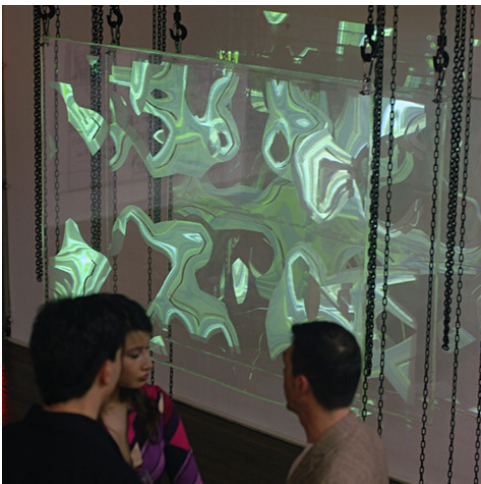

## David Cotterrell: Platform for Urban Investigation

Venue: Island6 Art Space, Shanghai, China

Curators: Thomas Chaveriat (FR) Allard van Hoorn (NL)

Date: 10th May 2006

Co-exhibitors:

Jiang Jun (CN) John Ingledew (GB) Lee Walton (US) Thomas Charveriat (FR) Shanglie Zhou (CN)  
Jan Van Woensel (NL) Rose Tang (CN) Martin Tzou (CN) Annie Wang (CN) Allard van Hoorn (NL)

On the 13th of May 2006, Island6 Arts Center hosted the first Platform for Urban Investigation, a nomadic research facility that has subsequently been held in various locations around the world: Paris, Amsterdam, Rio and Sao Paulo. The Platform for Urban Investigation was founded to bring together Architects, urbanists, choreographers, dancers, visual artists, musicians, writers, philosophers and curators in research of the urban environment. The exhibition played host to installation, performance, real-time audio and video streamings from all around the globe, essays, photos, drawings, conversations and interviews.

Thomas Chaveriat & Model Junction No1 Credit: David Cotterrell (2006)

Installed at Island6 Credit: David Cotterrell (2006)

Projection on perspex Credit: David Cotterrell (2006)